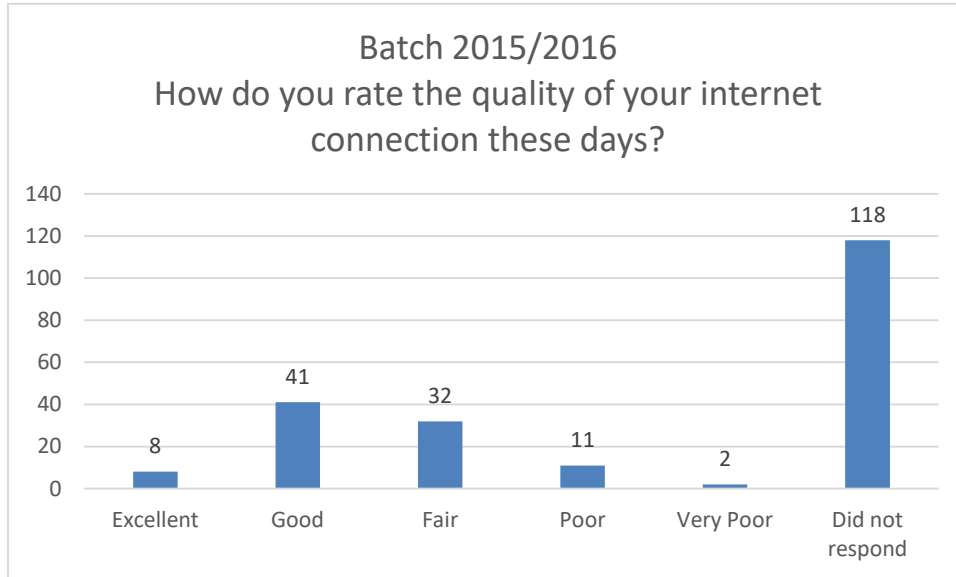

Online Learning Readiness Survey

Graphs 2015/2016 Batch

Date of completion of data collection 06.04.2020

Graph 1 – Responses to the survey

Graph 2

Graph 3

Graph 4

Graph 5