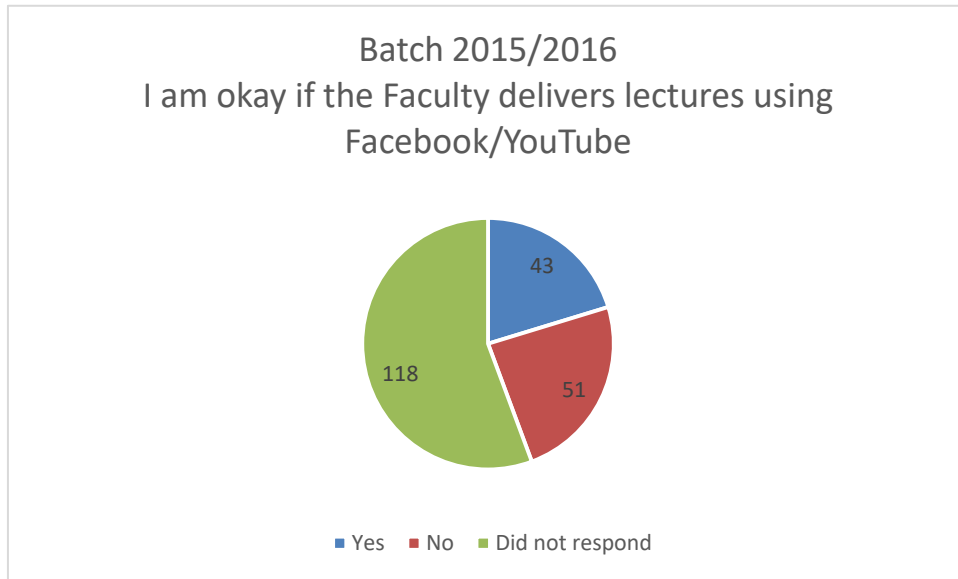

Online Learning Readiness Survey

Graphs 2015/2016 Batch

Date of completion of data collection 06.04.2020

Graph 1 – Responses to the survey

Graph 2

Graph 3

Graph 4

Graph 5