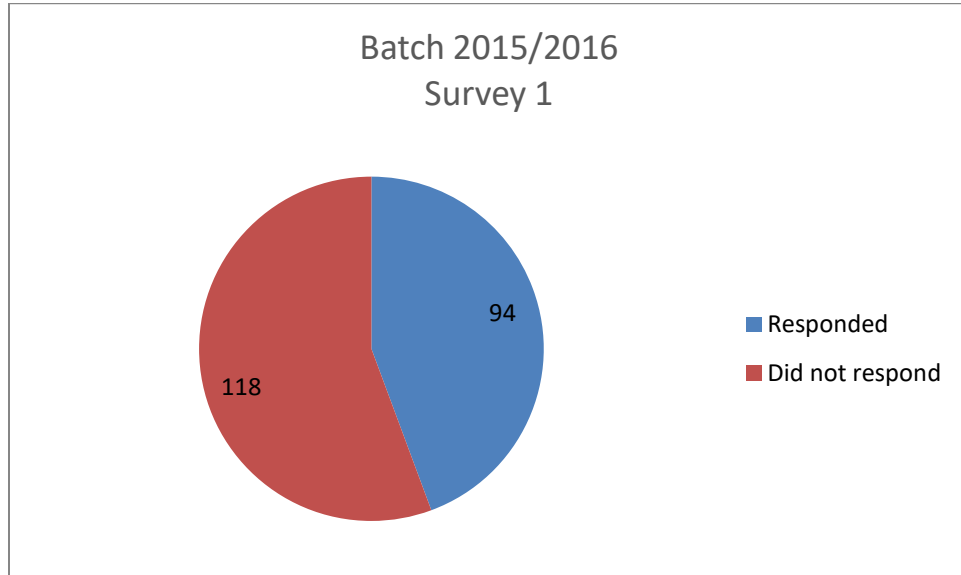

Online Learning Readiness Survey

Graphs 2015/2016 Batch

Date of completion of data collection 06.04.2020

Graph 1 – Responses to the survey

Graph 2

Graph 3

Graph 4

Graph 5