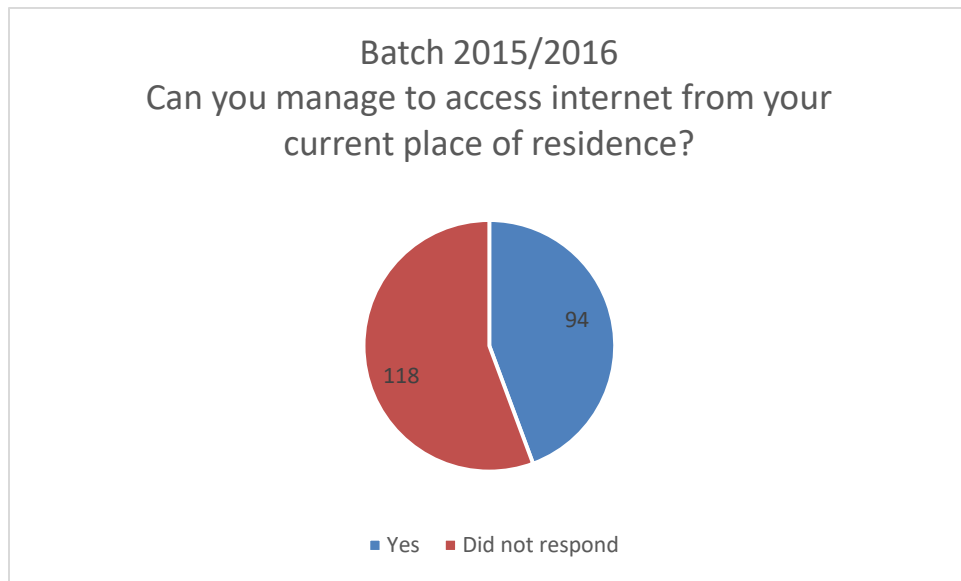

Online Learning Readiness Survey

Graphs 2015/2016 Batch

Date of completion of data collection 06.04.2020

Graph 1 – Responses to the survey

Graph 2

Graph 3

Graph 4

Graph 5