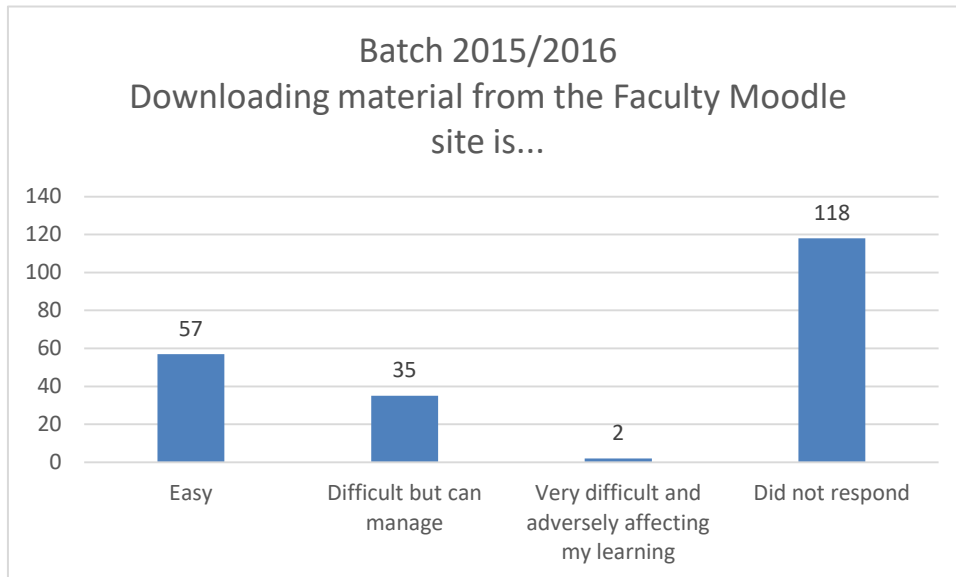

Online Learning Readiness Survey

Graphs 2015/2016 Batch

Date of completion of data collection 06.04.2020

Graph 1 – Responses to the survey

Graph 2

Graph 3

Graph 4

Graph 5